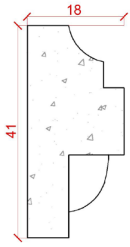

Depth: 33mm | Projection: 18mm | Length: 1500mm

PD30

Depth: 38mm | Projection: 16mm | Length: 1490mm

# Panel Mould Range

PD31

Depth: 39mm | Projection: 26mm | Length: 2340mm

PD32

Depth: 41mm | Projection: 18mm | Length: 1980mm

PD33

Depth: 47mm | Projection: 24mm | Length: 1760mm

PD34

Depth: 48mm | Projection: 29mm | Length: 1900mm

PD35

Depth: 60mm | Projection: 33mm | Length: 1780mm

# Panel Mould Range

PD36

Depth: 71mm | Projection: 21mm | Length: 2000mm

PD37

Depth: 90mm | Projection: 23mm | Length: 2000mm

PD38

Depth: 100mm | Projection: 18mm | Length: 2000mm