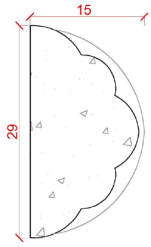

Depth: 83mm | Projection: 19mm | Length: 2000mm

PD25

Depth: 92mm | Projection: 40mm | Length: 2000mm

# Panel Mould Range

PD26

Depth: 100mm | Projection: 21mm | Length: 2000mm

PD27

Depth: 29mm | Projection: 15mm | Length: 1700mm

PD28

Depth: 30mm | Projection: 20mm | Length: 2000mm

PD29

Depth: 33mm | Projection: 18mm | Length: 1500mm

PD30

Depth: 38mm | Projection: 16mm | Length: 1490mm

Depth: 48mm | Projection: 29mm | Length: 1900mm

PD35

Depth: 60mm | Projection: 33mm | Length: 1780mm