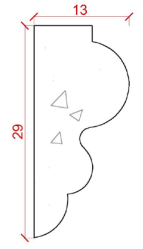

# Panel Mould Range

PD01

Depth: 25mm | Projection: 13mm | Length: 2000mm

PD02

Depth: 29mm | Projection: 13mm | Length: 1120mm

PD03

Depth: 36mm | Projection: 20mm | Length: 1500mm

PD04

Depth: 36mm | Projection: 18mm | Length: 1520mm

PD05

Depth: 37mm | Projection: 17mm | Length: 1450mm

# Panel Mould Range

PD06

Depth: 37mm | Projection: 17mm | Length: 2000mm

PD07

Depth: 38mm | Projection: 12mm | Length: 2000mm

PD08

Depth: 38mm | Projection: 16mm | Length: 1500mm

PD09

Depth: 41mm | Projection: 19mm | Length: 1550mm

PD10

Depth: 42mm | Projection: 22mm | Length: 1990mm