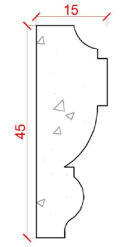

Depth: 41mm | Projection: 19mm | Length: 1550mm

PD10

Depth: 42mm | Projection: 22mm | Length: 1990mm

# Panel Mould Range

PD11

Depth: 42mm | Projection: 18mm | Length: 1800mm

PD12

Depth: 45mm | Projection: 15mm | Length: 2000mm

PD13

Depth: 46mm | Projection: 23mm | Length: 2200mm

PD14

Depth: 46mm | Projection: 23mm | Length: 1950mm

PD15

Depth: 47mm | Projection: 24mm | Length: 2000mm

Depth: 62mm | Projection: 25mm | Length: 1990mm

PD20

Depth: 66mm | Projection: 23mm | Length: 2000mm