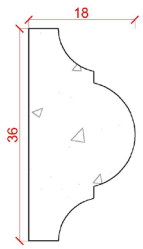

# Panel Mould Range

PD01

Depth: 25mm | Projection: 13mm | Length: 2000mm

PD02

Depth: 29mm | Projection: 13mm | Length: 1120mm

PD03

Depth: 36mm | Projection: 20mm | Length: 1500mm

PD04

Depth: 36mm | Projection: 18mm | Length: 1520mm

PD05

Depth: 37mm | Projection: 17mm | Length: 1450mm

# Panel Mould Range

PD06

Depth: 37mm | Projection: 17mm | Length: 2000mm

PD07

Depth: 38mm | Projection: 12mm | Length: 2000mm

PD08

Depth: 38mm | Projection: 16mm | Length: 1500mm

PD09

Depth: 41mm | Projection: 19mm | Length: 1550mm

PD10

Depth: 42mm | Projection: 22mm | Length: 1990mm