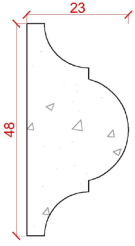

# Panel Mould Range

PD11

Depth: 42mm | Projection: 18mm | Length: 1800mm

PD12

Depth: 45mm | Projection: 15mm | Length: 2000mm

PD13

Depth: 46mm | Projection: 23mm | Length: 2200mm

PD14

Depth: 46mm | Projection: 23mm | Length: 1950mm

PD15

Depth: 47mm | Projection: 24mm | Length: 2000mm

# Panel Mould Range

PD16

Depth: 48mm | Projection: 23mm | Length: 2130mm

PD17

Depth: 42mm | Projection: 18mm | Length: 2000mm

PD18

Depth: 62mm | Projection: 27mm | Length: 2000mm

PD19

Depth: 62mm | Projection: 25mm | Length: 1990mm

PD20

Depth: 66mm | Projection: 23mm | Length: 2000mm