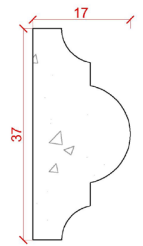

# Panel Mould Range

PD01

Depth: 25mm | Projection: 13mm | Length: 2000mm

PD02

Depth: 29mm | Projection: 13mm | Length: 1120mm

PD03

Depth: 36mm | Projection: 20mm | Length: 1500mm

PD04

Depth: 36mm | Projection: 18mm | Length: 1520mm

PD05

Depth: 37mm | Projection: 17mm | Length: 1450mm

# Panel Mould Range

PD06

Depth: 37mm | Projection: 17mm | Length: 2000mm

PD07

Depth: 38mm | Projection: 12mm | Length: 2000mm

PD08

Depth: 38mm | Projection: 16mm | Length: 1500mm

PD09

Depth: 41mm | Projection: 19mm | Length: 1550mm

PD10

Depth: 42mm | Projection: 22mm | Length: 1990mm