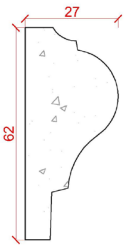

Depth: 46mm | Projection: 23mm | Length: 1950mm

PD15

Depth: 47mm | Projection: 24mm | Length: 2000mm

# Panel Mould Range

PD16

Depth: 48mm | Projection: 23mm | Length: 2130mm

PD17

Depth: 42mm | Projection: 18mm | Length: 2000mm

PD18

Depth: 62mm | Projection: 27mm | Length: 2000mm

PD19

Depth: 62mm | Projection: 25mm | Length: 1990mm

PD20

Depth: 66mm | Projection: 23mm | Length: 2000mm

# Panel Mould Range

PD21

Depth: 75mm | Projection: 30mm | Length: 2500mm

PD22

Depth: 80mm | Projection: 22mm | Length: 1990mm

PD23

Depth: 83mm | Projection: 19mm | Length: 2000mm

PD24