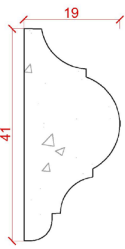

Depth: 36mm | Projection: 18mm | Length: 1520mm

PD05

Depth: 37mm | Projection: 17mm | Length: 1450mm

# Panel Mould Range

PD06

Depth: 37mm | Projection: 17mm | Length: 2000mm

PD07

Depth: 38mm | Projection: 12mm | Length: 2000mm

PD08

Depth: 38mm | Projection: 16mm | Length: 1500mm

PD09

Depth: 41mm | Projection: 19mm | Length: 1550mm

PD10

Depth: 42mm | Projection: 22mm | Length: 1990mm

# Panel Mould Range

PD11

Depth: 42mm | Projection: 18mm | Length: 1800mm

PD12

Depth: 45mm | Projection: 15mm | Length: 2000mm

PD13

Depth: 46mm | Projection: 23mm | Length: 2200mm

PD14