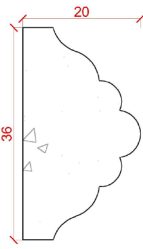

# Panel Mould Range

PD01

Depth: 25mm | Projection: 13mm | Length: 2000mm

PD02

Depth: 29mm | Projection: 13mm | Length: 1120mm

PD03

Depth: 36mm | Projection: 20mm | Length: 1500mm

PD04

Depth: 36mm | Projection: 18mm | Length: 1520mm

PD05

Depth: 37mm | Projection: 17mm | Length: 1450mm

# Panel Mould Range

PD06

Depth: 37mm | Projection: 17mm | Length: 2000mm

PD07

Depth: 38mm | Projection: 12mm | Length: 2000mm

PD08

Depth: 38mm | Projection: 16mm | Length: 1500mm

PD09

Depth: 41mm | Projection: 19mm | Length: 1550mm

PD10

Depth: 42mm | Projection: 22mm | Length: 1990mm