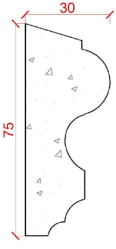

# Panel Mould Range

PD16

Depth: 48mm | Projection: 23mm | Length: 2130mm

PD17

Depth: 42mm | Projection: 18mm | Length: 2000mm

PD18

Depth: 62mm | Projection: 27mm | Length: 2000mm

PD19

Depth: 62mm | Projection: 25mm | Length: 1990mm

PD20

Depth: 66mm | Projection: 23mm | Length: 2000mm

# Panel Mould Range

PD21

Depth: 75mm | Projection: 30mm | Length: 2500mm

PD22

Depth: 80mm | Projection: 22mm | Length: 1990mm

PD23

Depth: 83mm | Projection: 19mm | Length: 2000mm

PD24

Depth: 83mm | Projection: 19mm | Length: 2000mm

PD25

Depth: 92mm | Projection: 40mm | Length: 2000mm