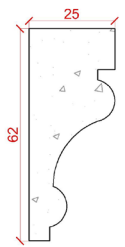

Depth: 46mm | Projection: 23mm | Length: 1950mm

PD15

Depth: 47mm | Projection: 24mm | Length: 2000mm

# Panel Mould Range

PD16

Depth: 48mm | Projection: 23mm | Length: 2130mm

PD17

Depth: 42mm | Projection: 18mm | Length: 2000mm

PD18

Depth: 62mm | Projection: 27mm | Length: 2000mm

PD19

Depth: 62mm | Projection: 25mm | Length: 1990mm

PD20

Depth: 66mm | Projection: 23mm | Length: 2000mm

# Panel Mould Range

PD21

Depth: 75mm | Projection: 30mm | Length: 2500mm

PD22

Depth: 80mm | Projection: 22mm | Length: 1990mm

PD23

Depth: 83mm | Projection: 19mm | Length: 2000mm

PD24