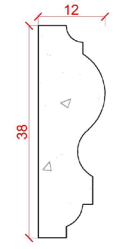

Depth: 36mm | Projection: 18mm | Length: 1520mm

PD05

Depth: 37mm | Projection: 17mm | Length: 1450mm

# Panel Mould Range

PD06

Depth: 37mm | Projection: 17mm | Length: 2000mm

PD07

Depth: 38mm | Projection: 12mm | Length: 2000mm

PD08

Depth: 38mm | Projection: 16mm | Length: 1500mm

PD09

Depth: 41mm | Projection: 19mm | Length: 1550mm

PD10

Depth: 42mm | Projection: 22mm | Length: 1990mm

Depth: 46mm | Projection: 23mm | Length: 1950mm

PD15

Depth: 47mm | Projection: 24mm | Length: 2000mm