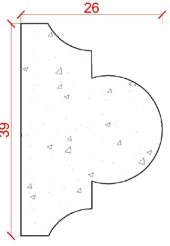

# Panel Mould Range

PD26

Depth: 100mm | Projection: 21mm | Length: 2000mm

PD27

Depth: 29mm | Projection: 15mm | Length: 1700mm

PD28

Depth: 30mm | Projection: 20mm | Length: 2000mm

PD29

Depth: 33mm | Projection: 18mm | Length: 1500mm

PD30

Depth: 38mm | Projection: 16mm | Length: 1490mm

# Panel Mould Range

PD31

Depth: 39mm | Projection: 26mm | Length: 2340mm

PD32

Depth: 41mm | Projection: 18mm | Length: 1980mm

PD33

Depth: 47mm | Projection: 24mm | Length: 1760mm

PD34

Depth: 48mm | Projection: 29mm | Length: 1900mm

PD35

Depth: 60mm | Projection: 33mm | Length: 1780mm