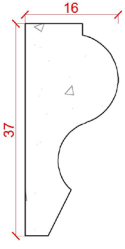

# Panel Mould Range

PD01

Depth: 25mm | Projection: 13mm | Length: 2000mm

PD02

Depth: 29mm | Projection: 13mm | Length: 1120mm

PD03

Depth: 36mm | Projection: 20mm | Length: 1500mm

PD04

Depth: 36mm | Projection: 18mm | Length: 1520mm

PD05

Depth: 37mm | Projection: 17mm | Length: 1450mm

# Panel Mould Range

PD06

Depth: 37mm | Projection: 17mm | Length: 2000mm

PD07

Depth: 38mm | Projection: 12mm | Length: 2000mm

PD08

Depth: 38mm | Projection: 16mm | Length: 1500mm

PD09

Depth: 41mm | Projection: 19mm | Length: 1550mm

PD10

Depth: 42mm | Projection: 22mm | Length: 1990mm