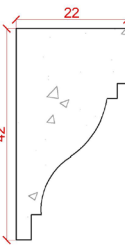

Depth: 36mm | Projection: 18mm | Length: 1520mm

PD05

Depth: 37mm | Projection: 17mm | Length: 1450mm

# Panel Mould Range

PD06

Depth: 37mm | Projection: 17mm | Length: 2000mm

PD07

Depth: 38mm | Projection: 12mm | Length: 2000mm

PD08

Depth: 38mm | Projection: 16mm | Length: 1500mm

PD09

Depth: 41mm | Projection: 19mm | Length: 1550mm

PD10

Depth: 42mm | Projection: 22mm | Length: 1990mm

Depth: 46mm | Projection: 23mm | Length: 1950mm

PD15

Depth: 47mm | Projection: 24mm | Length: 2000mm