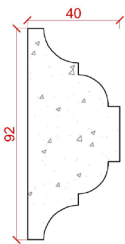

# Panel Mould Range

PD16

Depth: 48mm | Projection: 23mm | Length: 2130mm

PD17

Depth: 42mm | Projection: 18mm | Length: 2000mm

PD18

Depth: 62mm | Projection: 27mm | Length: 2000mm

PD19

Depth: 62mm | Projection: 25mm | Length: 1990mm

PD20

Depth: 66mm | Projection: 23mm | Length: 2000mm

# Panel Mould Range

PD21

Depth: 75mm | Projection: 30mm | Length: 2500mm

PD22

Depth: 80mm | Projection: 22mm | Length: 1990mm

PD23

Depth: 83mm | Projection: 19mm | Length: 2000mm

PD24

Depth: 83mm | Projection: 19mm | Length: 2000mm

PD25

Depth: 92mm | Projection: 40mm | Length: 2000mm