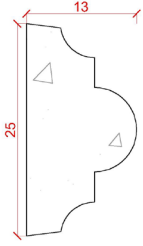

# Panel Mould Range

PD01

Depth: 25mm | Projection: 13mm | Length: 2000mm

PD02

Depth: 29mm | Projection: 13mm | Length: 1120mm

PD03

Depth: 36mm | Projection: 20mm | Length: 1500mm

PD04

Depth: 36mm | Projection: 18mm | Length: 1520mm

PD05

Depth: 37mm | Projection: 17mm | Length: 1450mm

# Panel Mould Range

PD06

Depth: 37mm | Projection: 17mm | Length: 2000mm

PD07

Depth: 38mm | Projection: 12mm | Length: 2000mm

PD08

Depth: 38mm | Projection: 16mm | Length: 1500mm

PD09

Depth: 41mm | Projection: 19mm | Length: 1550mm

PD10

Depth: 42mm | Projection: 22mm | Length: 1990mm