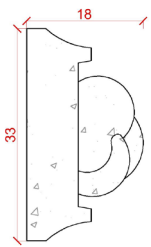

Depth: 83mm | Projection: 19mm | Length: 2000mm

PD25

Depth: 92mm | Projection: 40mm | Length: 2000mm

# Panel Mould Range

PD26

Depth: 100mm | Projection: 21mm | Length: 2000mm

PD27

Depth: 29mm | Projection: 15mm | Length: 1700mm

PD28

Depth: 30mm | Projection: 20mm | Length: 2000mm

PD29

Depth: 33mm | Projection: 18mm | Length: 1500mm

PD30

Depth: 38mm | Projection: 16mm | Length: 1490mm

Depth: 48mm | Projection: 29mm | Length: 1900mm

PD35

Depth: 60mm | Projection: 33mm | Length: 1780mm