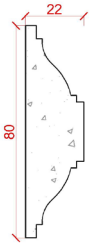

Depth: 62mm | Projection: 25mm | Length: 1990mm

PD20

Depth: 66mm | Projection: 23mm | Length: 2000mm

# Panel Mould Range

PD21

Depth: 75mm | Projection: 30mm | Length: 2500mm

PD22

Depth: 80mm | Projection: 22mm | Length: 1990mm

PD23

Depth: 83mm | Projection: 19mm | Length: 2000mm

PD24

Depth: 83mm | Projection: 19mm | Length: 2000mm

PD25

Depth: 92mm | Projection: 40mm | Length: 2000mm

# Panel Mould Range

PD26

Depth: 100mm | Projection: 21mm | Length: 2000mm

PD27

Depth: 29mm | Projection: 15mm | Length: 1700mm

PD28

Depth: 30mm | Projection: 20mm | Length: 2000mm

PD29