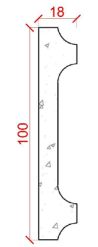

Depth: 48mm | Projection: 29mm | Length: 1900mm

PD35

Depth: 60mm | Projection: 33mm | Length: 1780mm

# Panel Mould Range

PD36

Depth: 71mm | Projection: 21mm | Length: 2000mm

PD37

Depth: 90mm | Projection: 23mm | Length: 2000mm

PD38

Depth: 100mm | Projection: 18mm | Length: 2000mm

# Panel Mould Range

PC01 Depth: 41mm | Projection: 19mm | Length: 235mm

PD09

PC02 Depth: 29mm | Projection: 13mm | Length: 120mm

PD02

PC03 Depth: 48mm | Projection: 23mm | Length: 155mm

PD16

# Panel Mould Range

PC04 Depth: 41mm | Projection: 19mm | Length: 127 mm

PD09

PC05 Depth: 41mm | Projection: 19mm | Length: 90mm

PD09

PC06 Depth: 41mm | Projection: 19mm | Length: 178mm

PD09