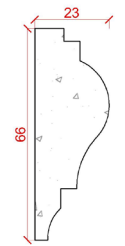

Depth: 46mm | Projection: 23mm | Length: 1950mm

PD15

Depth: 47mm | Projection: 24mm | Length: 2000mm

# Panel Mould Range

PD16

Depth: 48mm | Projection: 23mm | Length: 2130mm

PD17

Depth: 42mm | Projection: 18mm | Length: 2000mm

PD18

Depth: 62mm | Projection: 27mm | Length: 2000mm

PD19

Depth: 62mm | Projection: 25mm | Length: 1990mm

PD20

Depth: 66mm | Projection: 23mm | Length: 2000mm

Depth: 83mm | Projection: 19mm | Length: 2000mm

PD25

Depth: 92mm | Projection: 40mm | Length: 2000mm