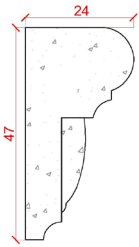

Depth: 33mm | Projection: 18mm | Length: 1500mm

PD30

Depth: 38mm | Projection: 16mm | Length: 1490mm

# Panel Mould Range

PD31

Depth: 39mm | Projection: 26mm | Length: 2340mm

PD32

Depth: 41mm | Projection: 18mm | Length: 1980mm

PD33

Depth: 47mm | Projection: 24mm | Length: 1760mm

PD34

Depth: 48mm | Projection: 29mm | Length: 1900mm

PD35

Depth: 60mm | Projection: 33mm | Length: 1780mm

# Panel Mould Range

PD36

Depth: 71mm | Projection: 21mm | Length: 2000mm

PD37

Depth: 90mm | Projection: 23mm | Length: 2000mm

PD38

Depth: 100mm | Projection: 18mm | Length: 2000mm