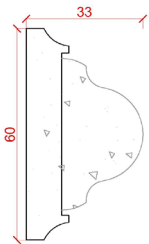

Depth: 33mm | Projection: 18mm | Length: 1500mm

PD30

Depth: 38mm | Projection: 16mm | Length: 1490mm

# Panel Mould Range

PD31

Depth: 39mm | Projection: 26mm | Length: 2340mm

PD32

Depth: 41mm | Projection: 18mm | Length: 1980mm

PD33

Depth: 47mm | Projection: 24mm | Length: 1760mm

PD34

Depth: 48mm | Projection: 29mm | Length: 1900mm

PD35

Depth: 60mm | Projection: 33mm | Length: 1780mm

# Panel Mould Range

PD36

Depth: 71mm | Projection: 21mm | Length: 2000mm

PD37

Depth: 90mm | Projection: 23mm | Length: 2000mm

PD38

Depth: 100mm | Projection: 18mm | Length: 2000mm