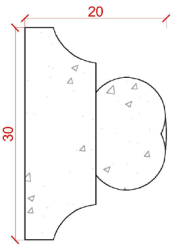

Depth: 83mm | Projection: 19mm | Length: 2000mm

PD25

Depth: 92mm | Projection: 40mm | Length: 2000mm

# Panel Mould Range

PD26

Depth: 100mm | Projection: 21mm | Length: 2000mm

PD27

Depth: 29mm | Projection: 15mm | Length: 1700mm

PD28

Depth: 30mm | Projection: 20mm | Length: 2000mm

PD29

Depth: 33mm | Projection: 18mm | Length: 1500mm

PD30

Depth: 38mm | Projection: 16mm | Length: 1490mm

Depth: 48mm | Projection: 29mm | Length: 1900mm

PD35

Depth: 60mm | Projection: 33mm | Length: 1780mm