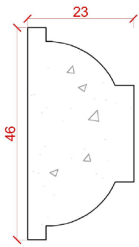

Depth: 41mm | Projection: 19mm | Length: 1550mm

PD10

Depth: 42mm | Projection: 22mm | Length: 1990mm

# Panel Mould Range

PD11

Depth: 42mm | Projection: 18mm | Length: 1800mm

PD12

Depth: 45mm | Projection: 15mm | Length: 2000mm

PD13

Depth: 46mm | Projection: 23mm | Length: 2200mm

PD14

Depth: 46mm | Projection: 23mm | Length: 1950mm

PD15

Depth: 47mm | Projection: 24mm | Length: 2000mm

Depth: 62mm | Projection: 25mm | Length: 1990mm

PD20

Depth: 66mm | Projection: 23mm | Length: 2000mm