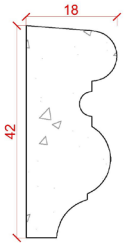

Depth: 46mm | Projection: 23mm | Length: 1950mm

PD15

Depth: 47mm | Projection: 24mm | Length: 2000mm

# Panel Mould Range

PD16

Depth: 48mm | Projection: 23mm | Length: 2130mm

PD17

Depth: 42mm | Projection: 18mm | Length: 2000mm

PD18

Depth: 62mm | Projection: 27mm | Length: 2000mm

PD19

Depth: 62mm | Projection: 25mm | Length: 1990mm

PD20

Depth: 66mm | Projection: 23mm | Length: 2000mm

Depth: 83mm | Projection: 19mm | Length: 2000mm

PD25

Depth: 92mm | Projection: 40mm | Length: 2000mm