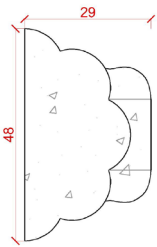

Depth: 33mm | Projection: 18mm | Length: 1500mm

PD30

Depth: 38mm | Projection: 16mm | Length: 1490mm

# Panel Mould Range

PD31

Depth: 39mm | Projection: 26mm | Length: 2340mm

PD32

Depth: 41mm | Projection: 18mm | Length: 1980mm

PD33

Depth: 47mm | Projection: 24mm | Length: 1760mm

PD34

Depth: 48mm | Projection: 29mm | Length: 1900mm

PD35

Depth: 60mm | Projection: 33mm | Length: 1780mm

# Panel Mould Range

PD36

Depth: 71mm | Projection: 21mm | Length: 2000mm

PD37

Depth: 90mm | Projection: 23mm | Length: 2000mm

PD38

Depth: 100mm | Projection: 18mm | Length: 2000mm