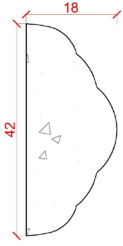

# Panel Mould Range

PD06

Depth: 37mm | Projection: 17mm | Length: 2000mm

PD07

Depth: 38mm | Projection: 12mm | Length: 2000mm

PD08

Depth: 38mm | Projection: 16mm | Length: 1500mm

PD09

Depth: 41mm | Projection: 19mm | Length: 1550mm

PD10

Depth: 42mm | Projection: 22mm | Length: 1990mm

# Panel Mould Range

PD11

Depth: 42mm | Projection: 18mm | Length: 1800mm

PD12

Depth: 45mm | Projection: 15mm | Length: 2000mm

PD13

Depth: 46mm | Projection: 23mm | Length: 2200mm

PD14

Depth: 46mm | Projection: 23mm | Length: 1950mm

PD15

Depth: 47mm | Projection: 24mm | Length: 2000mm