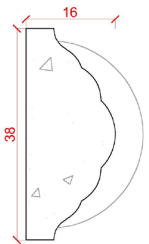

Depth: 83mm | Projection: 19mm | Length: 2000mm

PD25

Depth: 92mm | Projection: 40mm | Length: 2000mm

# Panel Mould Range

PD26

Depth: 100mm | Projection: 21mm | Length: 2000mm

PD27

Depth: 29mm | Projection: 15mm | Length: 1700mm

PD28

Depth: 30mm | Projection: 20mm | Length: 2000mm

PD29

Depth: 33mm | Projection: 18mm | Length: 1500mm

PD30

Depth: 38mm | Projection: 16mm | Length: 1490mm

Depth: 48mm | Projection: 29mm | Length: 1900mm

PD35

Depth: 60mm | Projection: 33mm | Length: 1780mm