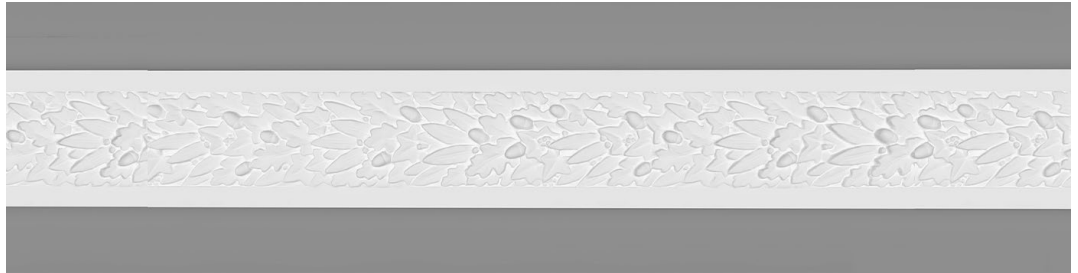

Locker & Riley
Frieze Range
Specifier Guide

Heighten the grandeur of any property with the perfect complement to our plaster cornices. Each section of frieze is handmade by our craftsmen and delivered from our Studio directly to your project on a supply only basis or for installation by our experienced tradesmen.

Frieze Range

FR01

Depth: 155mm | Projection: 28mm | Length: 1150mm

FR02

Depth: 173mm | Projection: 30mm | Length: 1345mm

FR03

Depth: 92mm | Projection: 15mm | Length: 1600mm

FR04