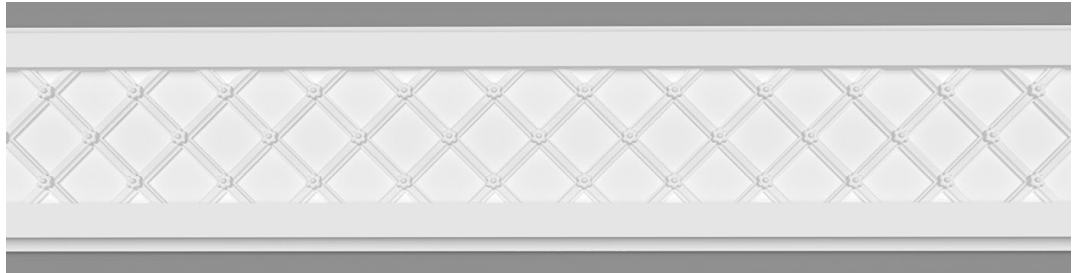

FR08

Depth: 267mm | Projection: 25mm | Length: 2400mm