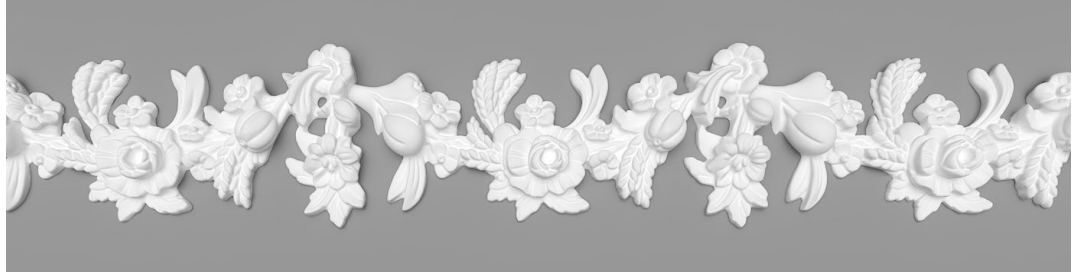

Locker & Riley
Frieze Range
Specifier Guide

Heighten the grandeur of any property with the perfect complement to our plaster cornices. Each section of frieze is handmade by our craftsmen and delivered from our Studio directly to your project on a supply only basis or for installation by our experienced tradesmen.

Frieze Range

FR01

Depth: 155mm | Projection: 28mm | Length: 1150mm

FR02

Depth: 173mm | Projection: 30mm | Length: 1345mm

FR03

Depth: 92mm | Projection: 15mm | Length: 1600mm

FR04