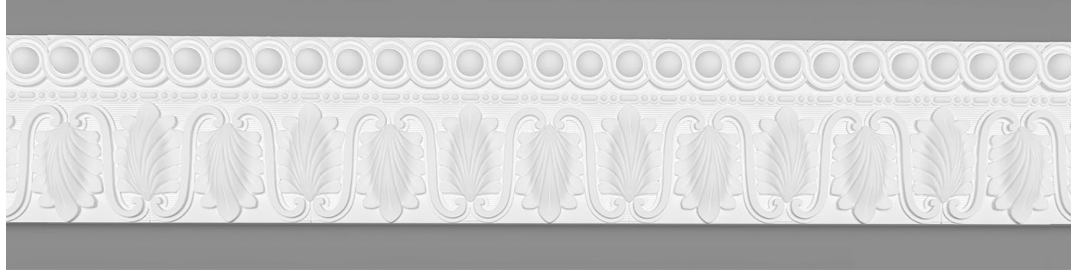

Locker & Riley
Frieze Range
Specifier Guide

Heighten the grandeur of any property with the perfect complement to our plaster cornices. Each section of frieze is handmade by our craftsmen and delivered from our Studio directly to your project on a supply only basis or for installation by our experienced tradesmen.

Frieze Range

FR01

Depth: 155mm | Projection: 28mm | Length: 1150mm

FR02

Depth: 173mm | Projection: 30mm | Length: 1345mm

FR03

Depth: 92mm | Projection: 15mm | Length: 1600mm

FR04

Depth: 185mm | Projection: 35 | Length: 2828mm

FR05

Depth: 260mm | Projection: 45mm | Length: 3000mm

Frieze Range

FR06

Depth: 99mm | Projection: 21mm | Length: 2500mm

FR07

Depth: 127mm | Projection: 15mm | Length: 1600mm