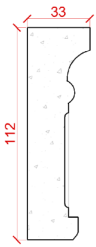

Depth: 185mm | Projection: 35 | Length: 2828mm

FR05

Depth: 260mm | Projection: 45mm | Length: 3000mm

Frieze Range

FR06

Depth: 99mm | Projection: 21mm | Length: 2500mm

FR07

Depth: 127mm | Projection: 15mm | Length: 1600mm

FR08

Depth: 267mm | Projection: 25mm | Length: 2400mm

FR09

Depth: 143mm | Projection: 19mm | Length: 2500mm

FR10

Depth: 206mm | Projection: 34mm | Length: 2500mm

Frieze Range

FR11

Depth: 205mm | Projection: 33mm | Length: 2500mm

FR12

Depth: 230mm | Projection: 35mm | Length: 2470mm

FR13

Depth: 112mm | Projection: 33mm | Length: 2500mm

FR14

Depth: 200mm | Projection: 18mm | Length: 3100mm

FR15

Depth: 244mm | Projection: 45mm | Length: 2000mm

Frieze Range

FR16

Depth: 175mm | Projection: 36mm | Length: 2150mm

FR17

Depth: 147mm | Projection: 25mm | Length: 2050mm