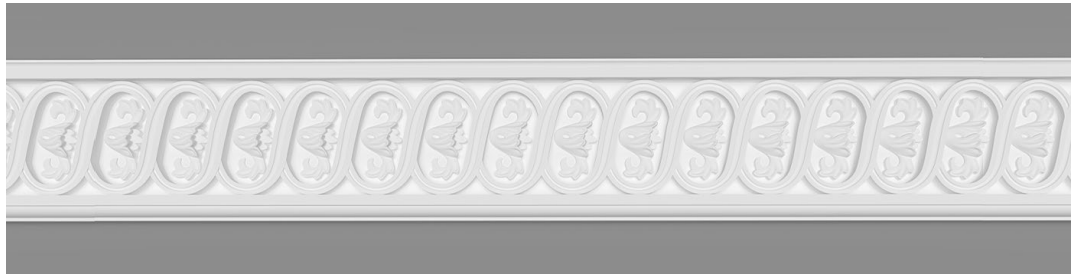

FR09

Depth: 143mm | Projection: 19mm | Length: 2500mm