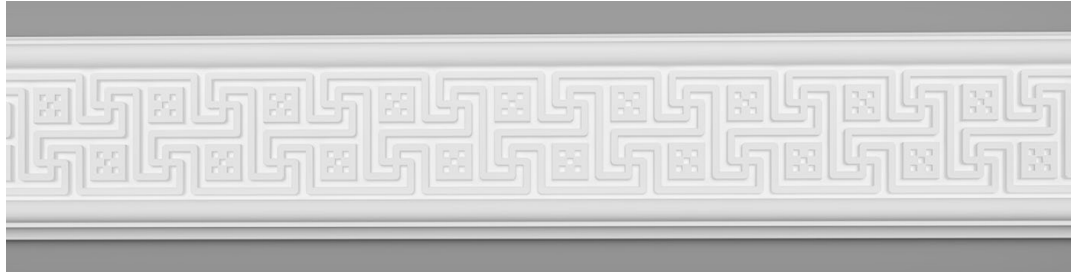

FR12

Depth: 230mm | Projection: 35mm | Length: 2470mm